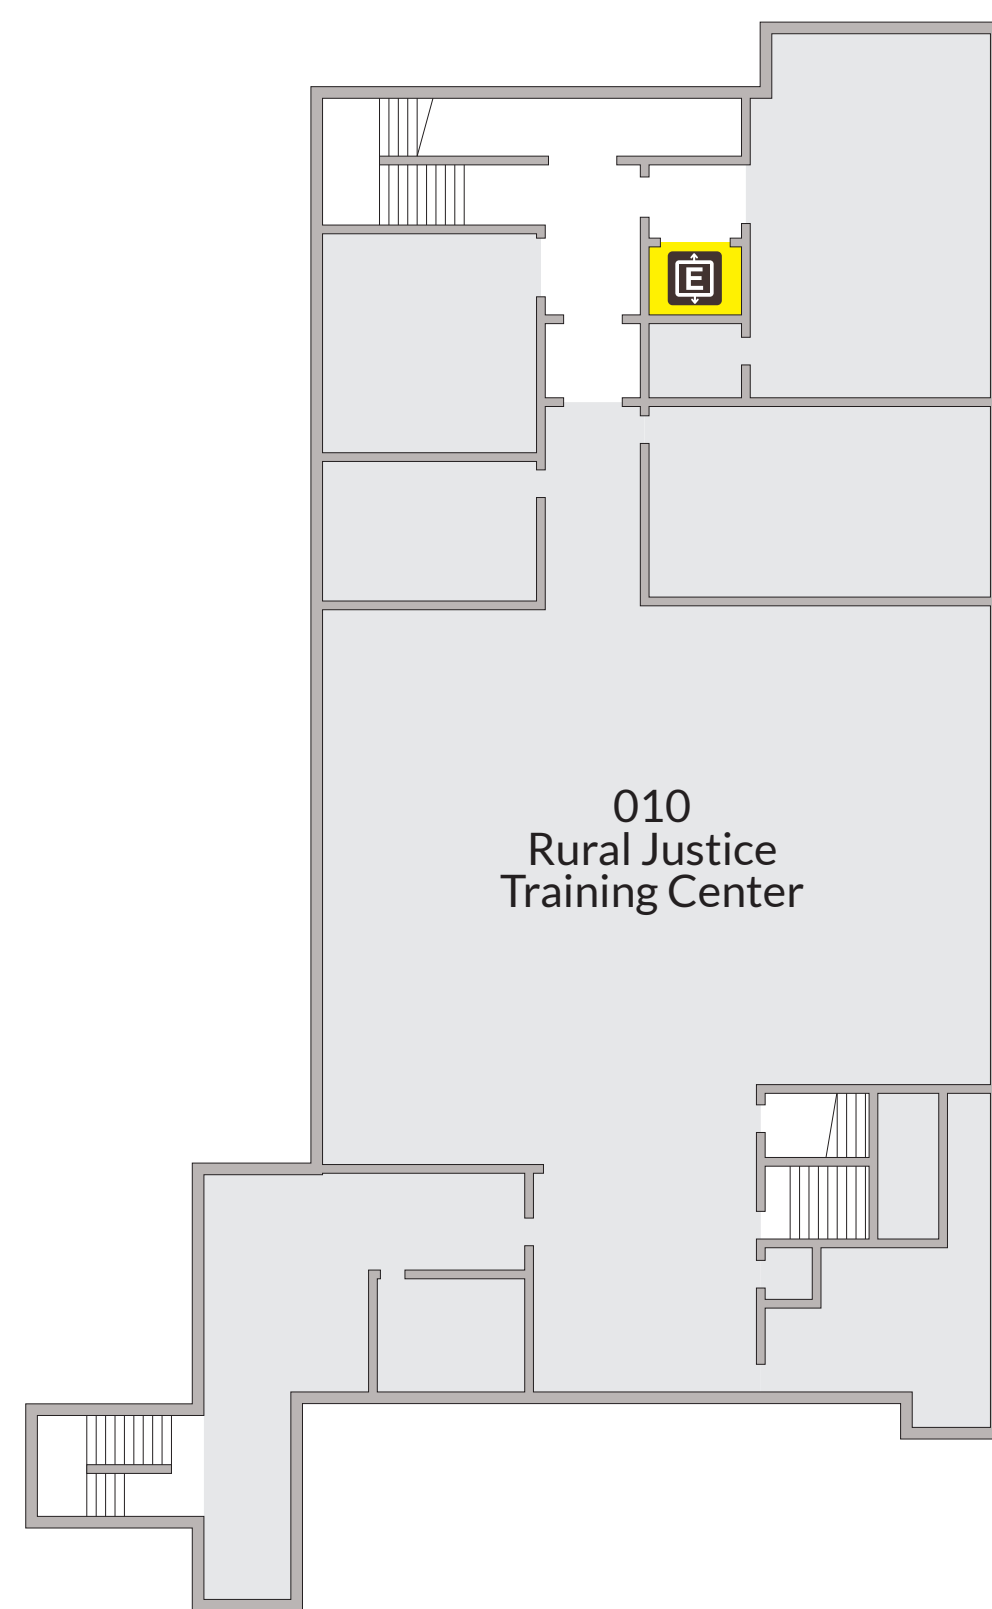

Intertribal Education and Community Center

BOCHES Office Suite	120 - 120B
Conference Room	121
Elders Office	119
Gallery Exhibit	118
Miller Community Hall	115
Student Lounge	122
UW Office Suite	120 E - H
Wind River Room	116

Second Floor

- HS206 Classroom
- HS207A CNA Skills Lab
- HS208 Computer Lab
- HS209 Nursing - Debrief
- HS210 Classroom
- HS211 Nursing - Debrief
- HS212 Allied Health
- HS213A Nursing Prep Area
- HS214 Computer Lab
- HS215 Nursing - Debrief
- HS217 Simulation Labs
- HS223 Nursing Conference Room
- HS224 Break Room
- HS231 - 242 Offices

LEGEND

-  Classrooms & Labs
-  Office Space
-  Auditorium
-  Other
-  Public Restrooms
-  Elevator

Student Center

First Floor

- SC100 Conference Room
- SC101 Mail Room/Student ID
- SC102 Pantry
- SC103 Fremont Room
- SC106 Office
- SC107 Office
- SC108 Bookstore
- SC109 Little Theatre
- SC111 Women's Locker Room
- SC112 Gym
- SC113 Office
- SC114 Training
- SC118 Broadcasting Classroom/Lab
- SC120 Men's Locker Room
- SC130 Food Court
- SC130H Conference Room
- SC130J TV Room
- SC171 Office

Second Floor

- SC202 Press Box
- SC209 Fitness Center
- SC214 Classroom
- SC204A Coach's Office
- SC2014B Coach's Office

Basement

- SC010 Rural Justice Training Center

LEGEND

- Classrooms & Labs
- Office Space
- Student Services
- Athletic Facilities
- Other
- Public Restrooms
- Elevator