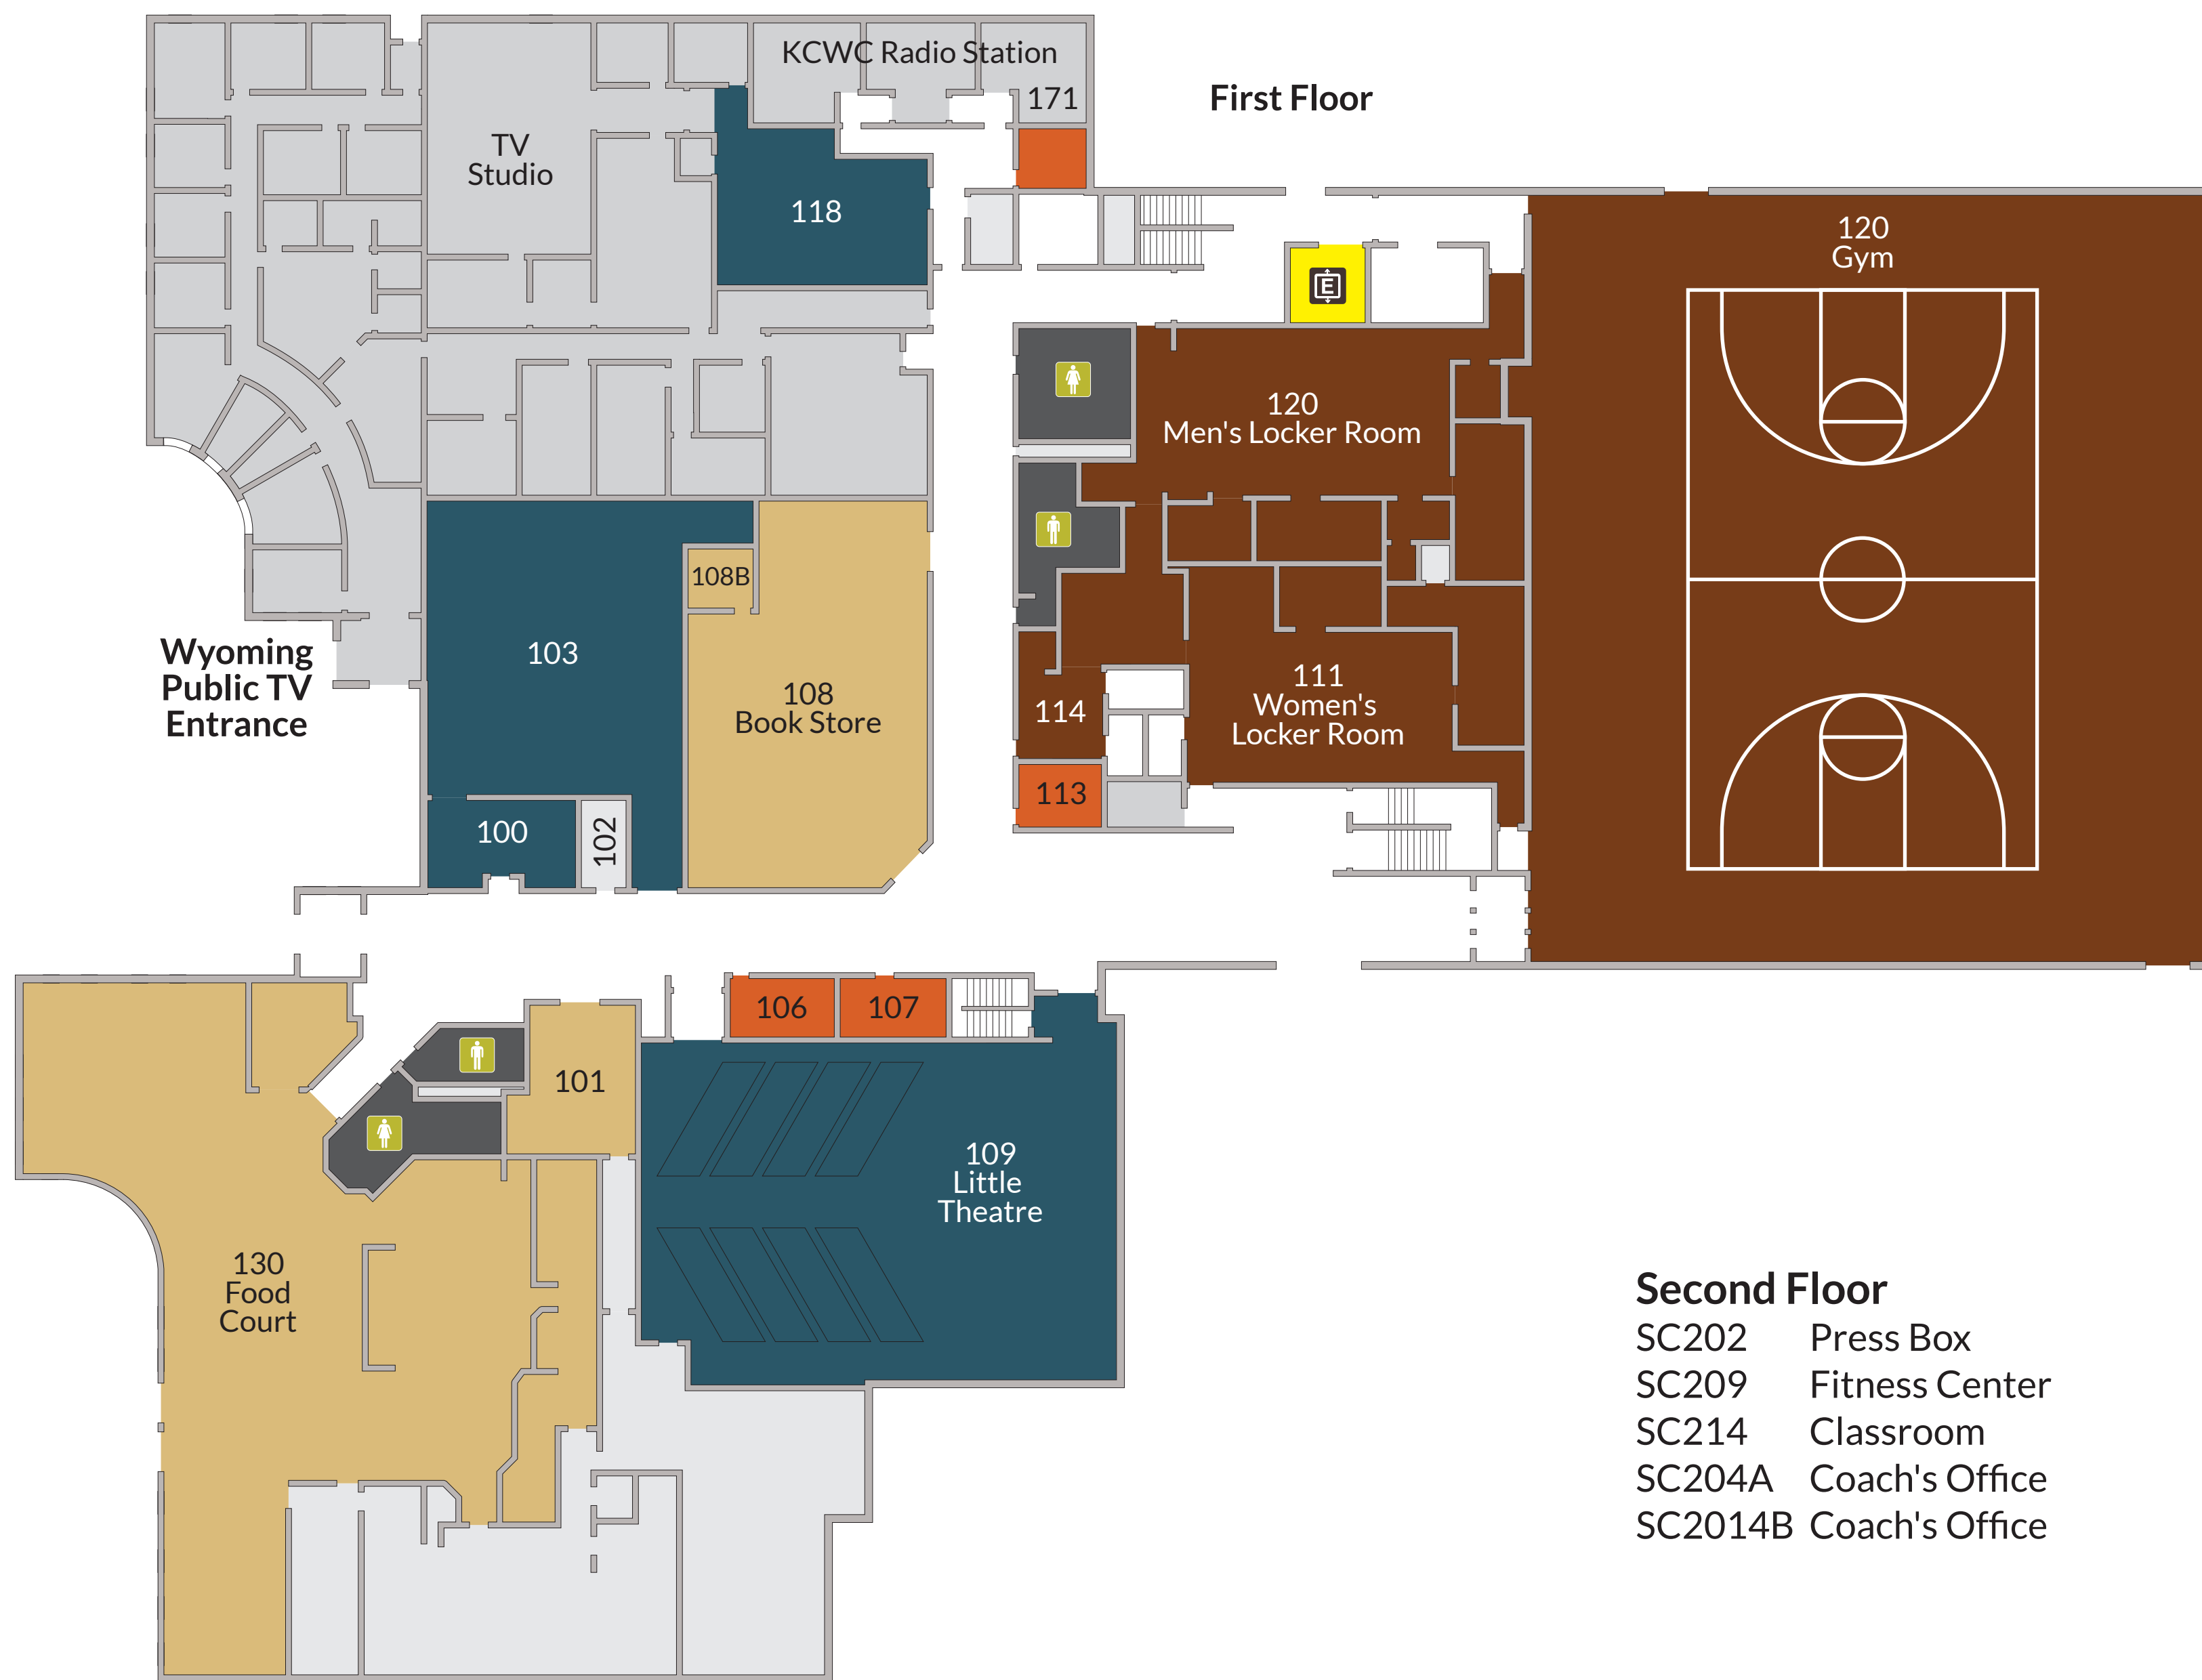

LEGEND

- Classrooms & Labs
- Office Space
- Theatre
- Other
- ♂ Public Restroom
- ♂ Wheelchair Lift

Health & Science Center

First Floor

Second Floor

First Floor

- HS100 Lecture Auditorium
- HS107 Physics, EHS Lab
- HS109 Physiology Lab
- HS109A Prep Area
- HS110 Earth Science/Geology Lab
- HS110A Prep Area
- HS111 Anatomy Lab
- HS112 Biology Lab
- HS112A Prep Area
- HS114 Chemistry/Microbiology Lab
- HS116 INBRE Lab
- HS118 Stock Room
- HS127 - 142 Offices

LEGEND

-  Classrooms & Labs
-  Office Space
-  Auditorium
-  Other
-  Public Restrooms
-  Elevator

Student Center

First Floor

- SC100 Conference Room
- SC101 Mail Room/Student ID
- SC102 Pantry
- SC103 Fremont Room
- SC106 Office
- SC107 Office
- SC108 Bookstore
- SC109 Little Theatre
- SC111 Women's Locker Room
- SC112 Gym
- SC113 Office
- SC114 Training
- SC118 Broadcasting Classroom/Lab
- SC120 Men's Locker Room
- SC130 Food Court
- SC130H Conference Room
- SC130J TV Room
- SC171 Office

Second Floor

- SC202 Press Box
- SC209 Fitness Center
- SC214 Classroom
- SC204A Coach's Office
- SC2014B Coach's Office

Basement

- SC010 Rural Justice Training Center

LEGEND

- Classrooms & Labs
- Office Space
- Student Services
- Athletic Facilities
- Other
- Public Restrooms
- Elevator

LEGEND

- Classrooms & Labs
- Office Space
- Other
- ♂ Public Restroom