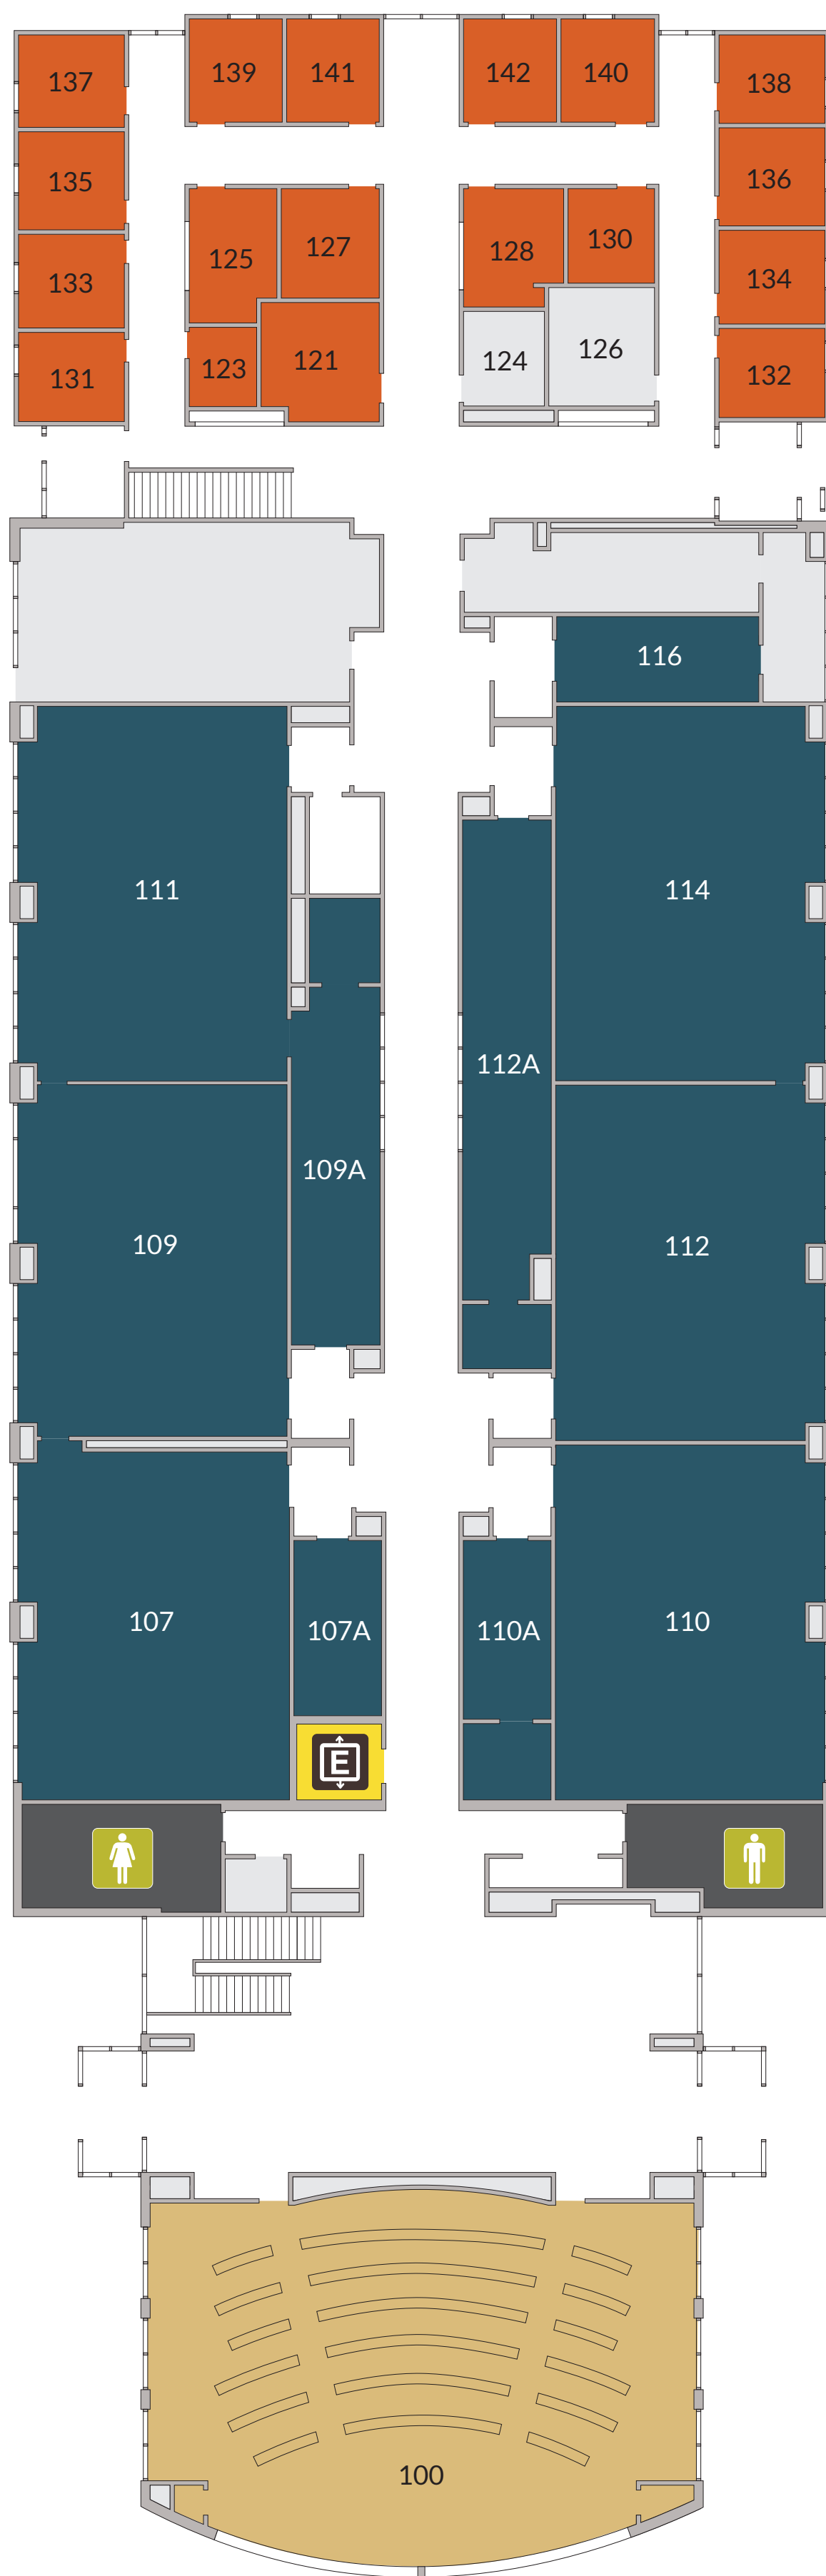

Intertribal Education and Community Center

BOCHES Office Suite	120 - 120B
Conference Room	121
Elders Office	119
Gallery Exhibit	118
Miller Community Hall	115
Student Lounge	122
UW Office Suite	120 E - H
Wind River Room	116

CWC Classrooms	106, 125
UW Classrooms	105, 107

LEGEND

-  CWC Classrooms & Labs
-  UW Offices
-  Office Space
-  Other
-  Public Restroom

Robert A. Peck Arts Center

ART101	Office
ART102	Office
ART103	Office
ART104	Classroom
ART105	Media Room
ART106	General Studio
ART109	Sculpture Studio
ART110	Sculpture Studio
ART111	Tool Room
ART112	Sculpture Studio
ART113	Pottery Studio
ART114	Photo Lab
ART114A	Dark Room
ART121	Costume Shop
ART124	Auditorium
ART125	Dressing Room
ART130	Box Office
ART132 - 136	Offices
ART137	Classroom
ART138	Dance Studio
ART154	Practice Rooms
ART156	Piano Lab
ART157	Music Rehearsal Hall
ART158	Recording Studio
ART159	Fought Music Library

LEGEND

- Classrooms & Labs
- Office Space
- Theatre
- Other
- ♂ Public Restroom
- ♂ Wheelchair Lift

Health & Science Center

First Floor

Second Floor

First Floor

- HS100 Lecture Auditorium
- HS107 Physics, EHS Lab
- HS109 Physiology Lab
- HS109A Prep Area
- HS110 Earth Science/Geology Lab
- HS110A Prep Area
- HS111 Anatomy Lab
- HS112 Biology Lab
- HS112A Prep Area
- HS114 Chemistry/Microbiology Lab
- HS116 INBRE Lab
- HS118 Stock Room
- HS127 - 142 Offices

LEGEND

- Classrooms & Labs
- Office Space
- Other
- ♂ Public Restroom