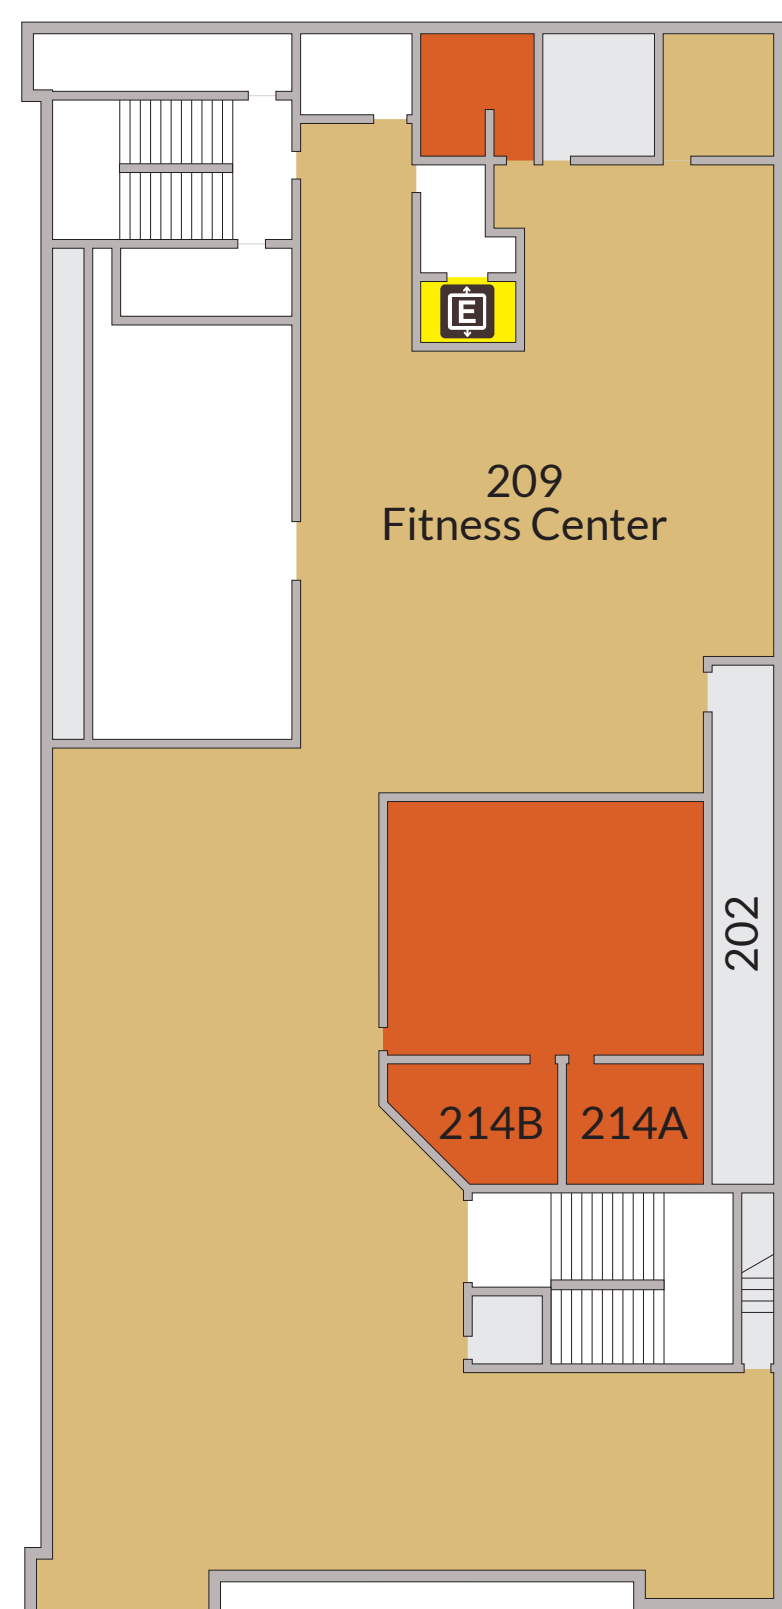

LEGEND

- Classrooms & Labs
- Office Space
- Theatre
- Other
- ♂ Public Restroom
- ♂ Wheelchair Lift

Health & Science Center

First Floor

Second Floor

First Floor

- HS100 Lecture Auditorium
- HS107 Physics, EHS Lab
- HS109 Physiology Lab
- HS109A Prep Area
- HS110 Earth Science/Geology Lab
- HS110A Prep Area
- HS111 Anatomy Lab
- HS112 Biology Lab
- HS112A Prep Area
- HS114 Chemistry/Microbiology Lab
- HS116 INBRE Lab
- HS118 Stock Room
- HS127 - 142 Offices

Second Floor

- HS206 Classroom
- HS207A CNA Skills Lab
- HS208 Computer Lab
- HS209 Nursing - Debrief
- HS210 Classroom
- HS211 Nursing - Debrief
- HS212 Allied Health
- HS213A Nursing Prep Area
- HS214 Computer Lab
- HS215 Nursing - Debrief
- HS217 Simulation Labs
- HS223 Nursing Conference Room
- HS224 Break Room
- HS231 - 242 Offices

LEGEND

-  Classrooms & Labs
-  Office Space
-  Auditorium
-  Other
-  Public Restrooms
-  Elevator

Student Center

First Floor

- SC100 Conference Room
- SC101 Mail Room/Student ID
- SC102 Pantry
- SC103 Fremont Room
- SC106 Office
- SC107 Office
- SC108 Bookstore
- SC109 Little Theatre
- SC111 Women's Locker Room
- SC112 Gym
- SC113 Office
- SC114 Training
- SC118 Broadcasting Classroom/Lab
- SC120 Men's Locker Room
- SC130 Food Court
- SC130H Conference Room
- SC130J TV Room
- SC171 Office

Second Floor

- SC202 Press Box
- SC209 Fitness Center
- SC214 Classroom
- SC204A Coach's Office
- SC2014B Coach's Office

Basement

- SC010 Rural Justice Training Center

LEGEND

- Classrooms & Labs
- Office Space
- Student Services
- Athletic Facilities
- Other
- Public Restrooms
- Elevator