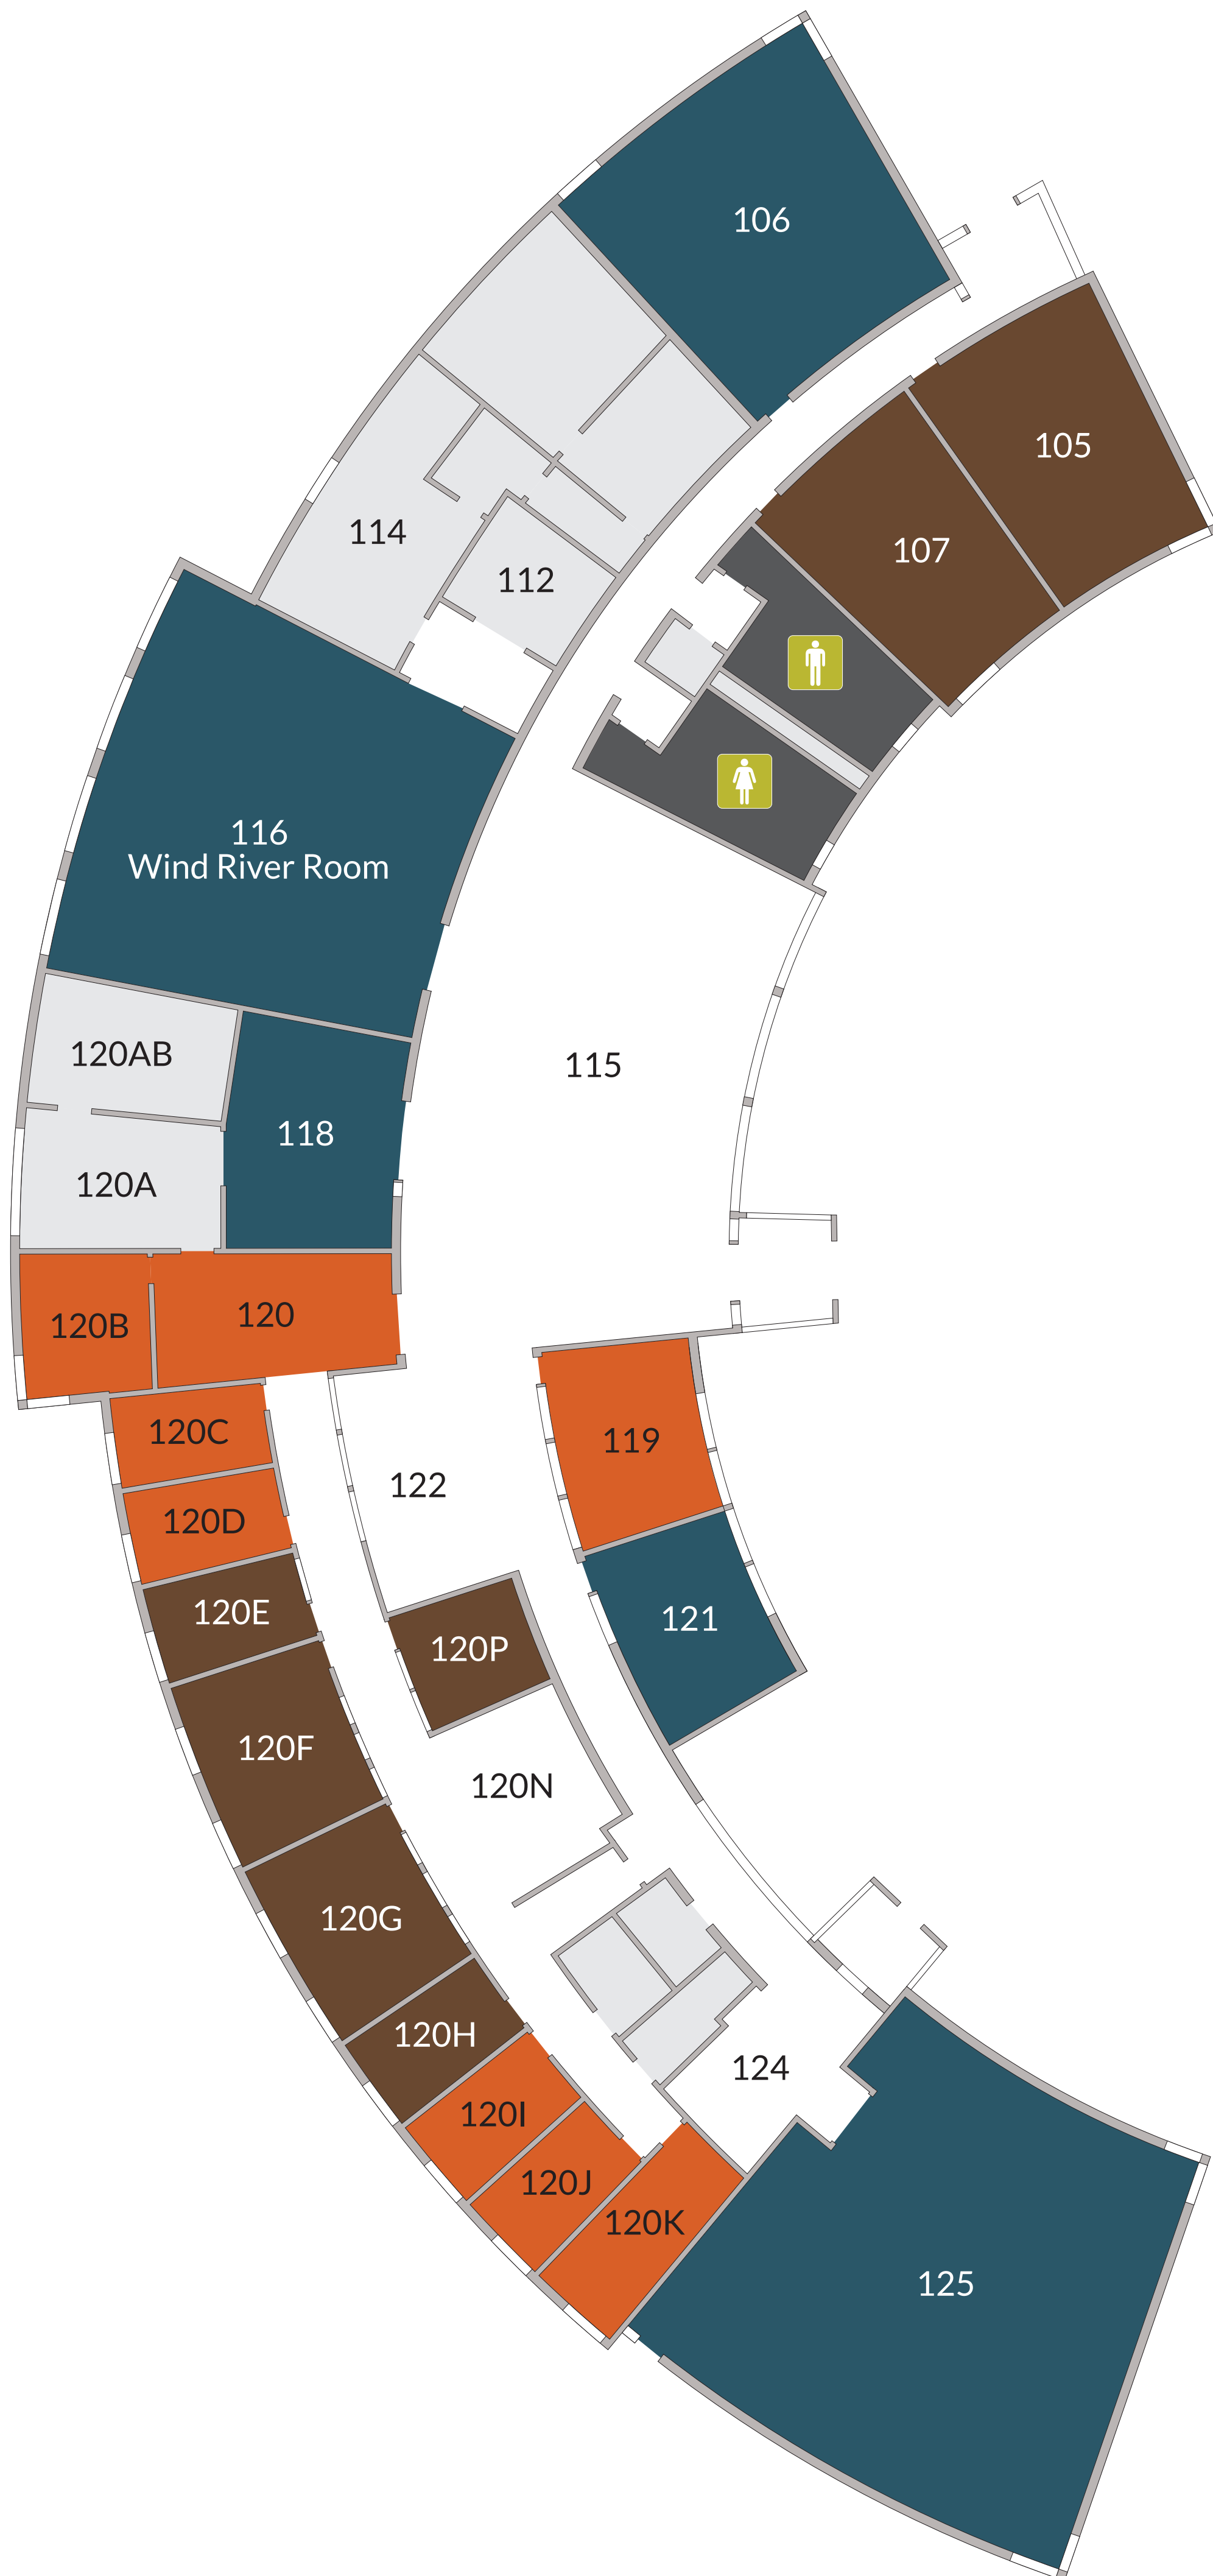

Intertribal Education and Community Center

BOCHES Office Suite	120 - 120B
Conference Room	121
Elders Office	119
Gallery Exhibit	118
Miller Community Hall	115
Student Lounge	122
UW Office Suite	120 E - H
Wind River Room	116

LEGEND

- Classrooms & Labs
- Office Space
- Theatre
- Other
- ♂ Public Restroom
- ♂ Wheelchair Lift

Health & Science Center

First Floor

Second Floor

First Floor

- HS100 Lecture Auditorium
- HS107 Physics, EHS Lab
- HS109 Physiology Lab
- HS109A Prep Area
- HS110 Earth Science/Geology Lab
- HS110A Prep Area
- HS111 Anatomy Lab
- HS112 Biology Lab
- HS112A Prep Area
- HS114 Chemistry/Microbiology Lab
- HS116 INBRE Lab
- HS118 Stock Room
- HS127 - 142 Offices

LEGEND

- Classrooms & Labs
- Office Space
- Other
- ♂ Public Restroom